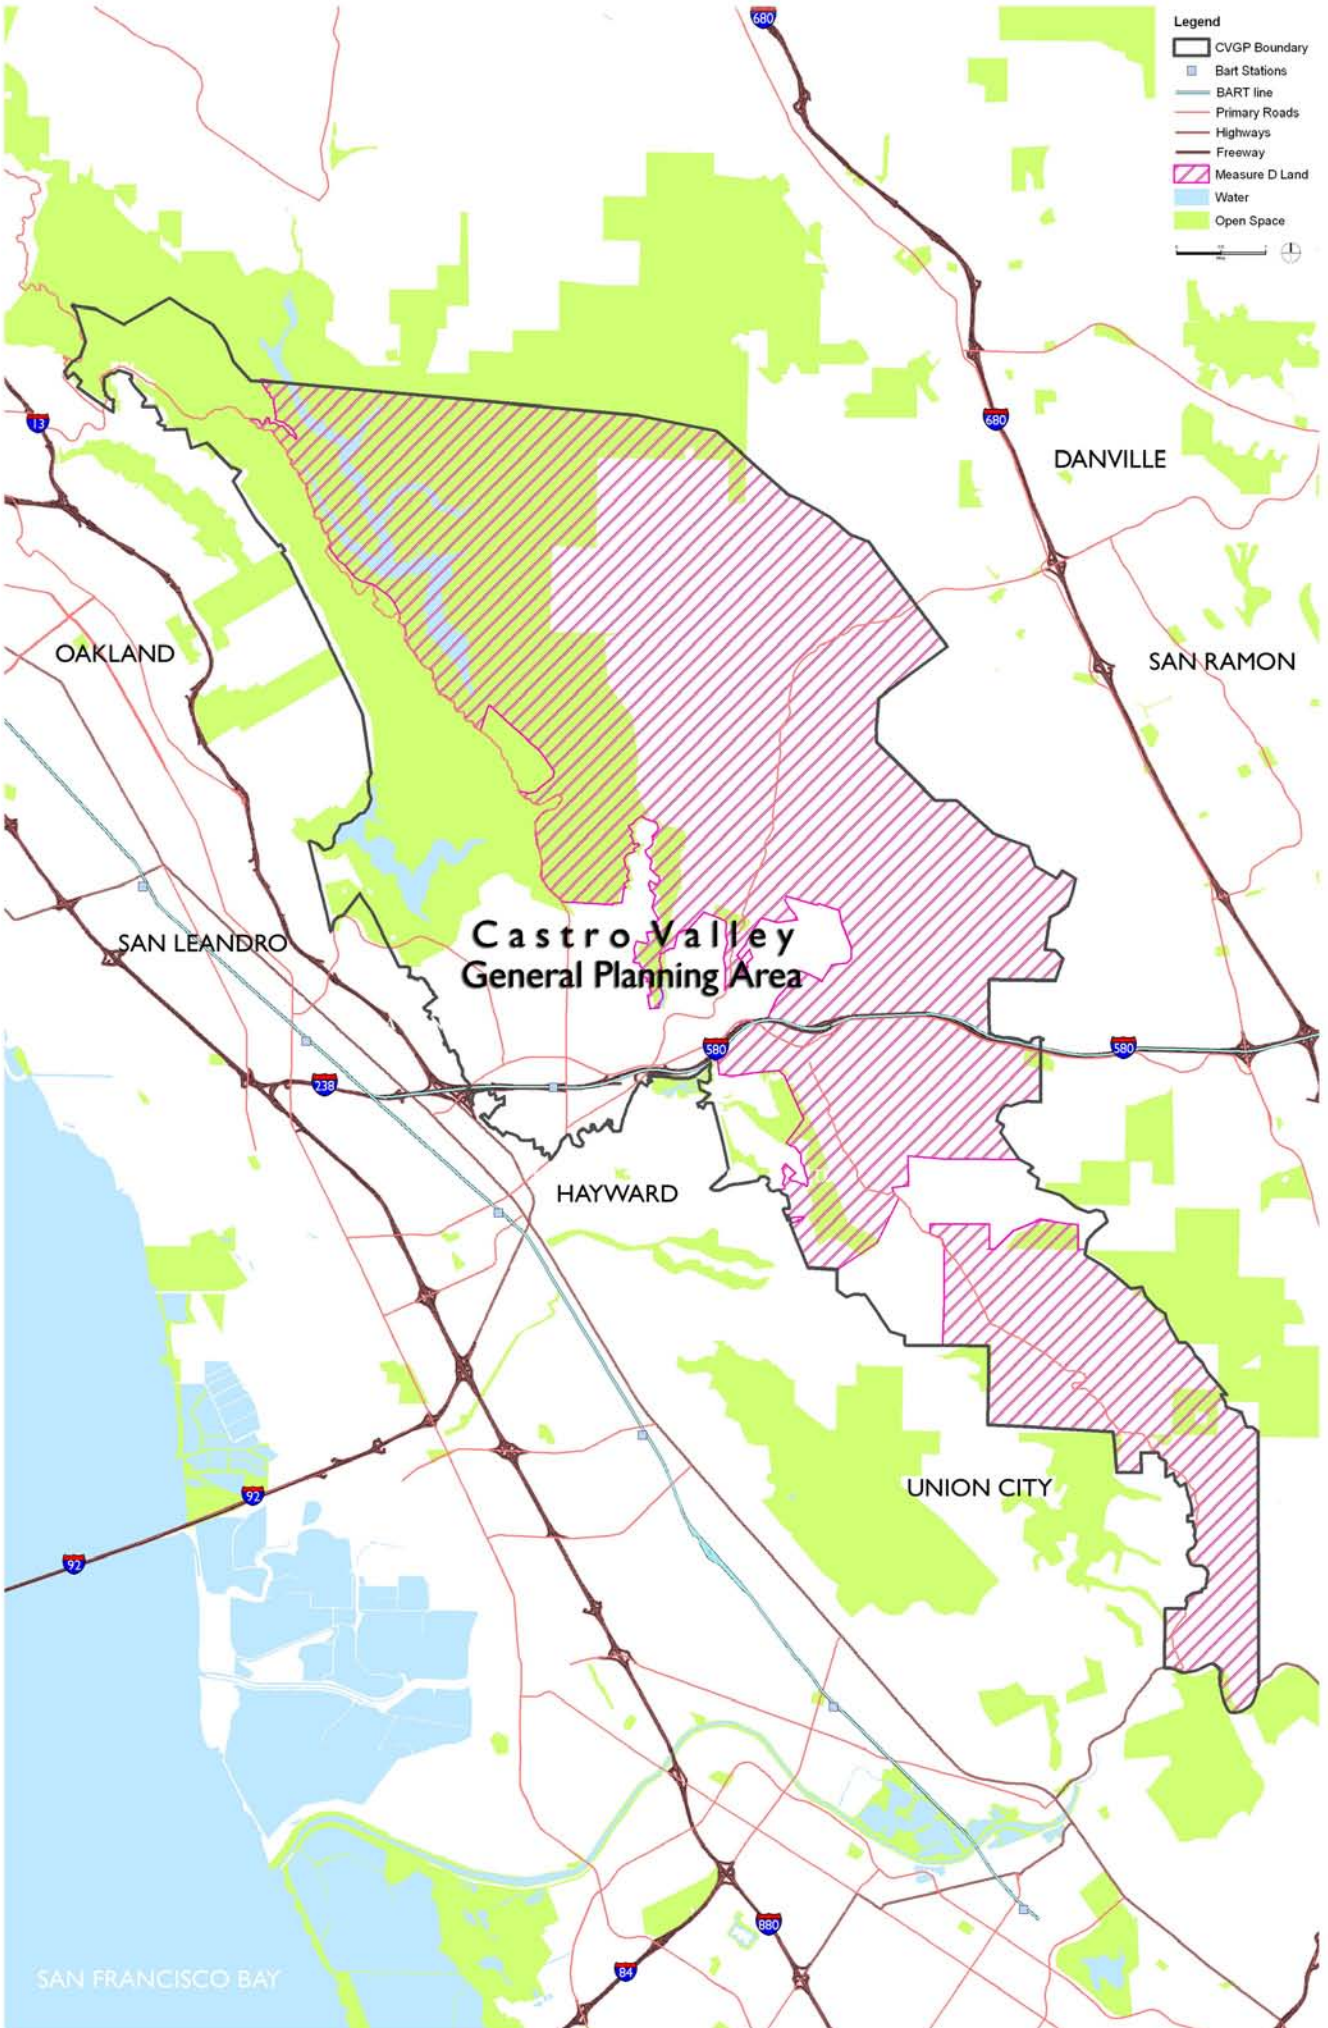

CASTRO VALLEY PLANNING AREA

Legend

- CVGP Boundary
- Bart Stations
- BART line
- Primary Roads
- Highways
- Freeway
- Measure D Land
- Water
- Open Space

Scale bar and North arrow.

**Castro Valley
General Planning Area**

SAN FRANCISCO BAY